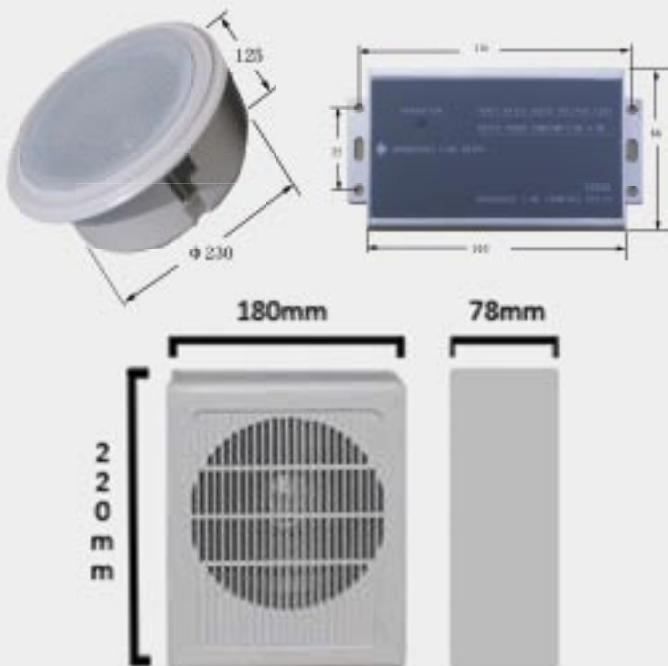

CS3 / WS3 / ESEOL

Ceiling Mounted Speaker / Wall Mounted Speaker / End of Line Module

CS3

ESEOL

WS3

CS3

The CS3 is a 3 Watt 120V Ceiling mounted speaker for use on the Premier Emergency Broadcast System. Loudspeaker equipment assembled with constant-voltage audio power amplifier. Input by constant voltage 120V. Ceiling installation.

WS3

The WS3 is a 3 Watt 120V wall mount speaker for use on the Premier Emergency Broadcast System. Loudspeaker

equipment assembled with constant-voltage audio power amplifier.

Input by constant voltage 120V. 5-inch loudspeaker box, wall or ceiling installation.

ESEOL

The ESEOL Emergency System End of line unit is used with the PEBS2000 control panel. It is used to monitor the speaker lines for a break in the cable (open circuit).

MODEL	CS3	WS3	ESEOL
PART NO	180-002	180-005	180-004
RATED OUTPUT	3W		N/A
INPUT AUDIO VOLTAGE	120V		20-30V
FREQUENCY RESPONSE	120Hz - 11 kHz		N/A
SENSITIVITY	90dB	92dB	N/A
DIMENSIONS	178mm DIA X 135mm	220mm x 180mm x 78mm	103mm x 66mm x 27mm
WEIGHT	1.3kg	1.1kg	0.1 Kg
MONITORING CURRENT	N/A	N/A	2-10mA DC